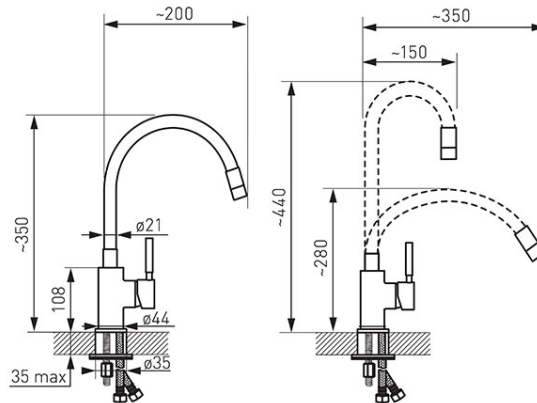

**Code: BZA4L**

Zumba - standing sink mixer with flexible spout, blue

<https://www.ferrocompany.com/product-6117-BZA4L.html>Individual packaging: **1, package with bar code allowing for retail sale****Color of  
the year  
2020****Pantone®  
Classic blue**

- ceramic regulator
- single-hole assembly
- flexible spout
- possibility to freely shape the spout
- possibility to change the colour of the spout
- variable extension of spout from 150 mm to 350 mm
- variable spout height from 280 mm to 440 mm
- M22x1 flow regulator
- flexible connector G3/8 - M10x1
- chrome