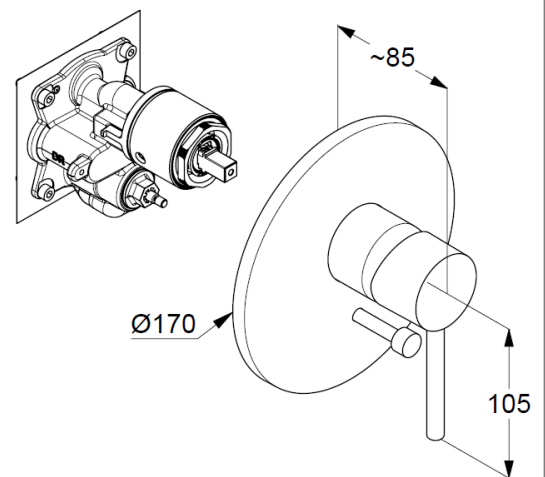

Technical Data

KLUDI BOZZ
Concealed single lever bath- and shower mixer

Ref.:
386503976

Finishes:
39 black matt finished

Product description
Manufacturer KLUDI GmbH & Co. KG
Typ: KLUDI BOZZ
Concealed single lever bath- and shower mixer
Ref: 386503976
concealed bath-shower mixer
single lever mixer
trim set without pre-installation set
pre installation set KLUDI FLEXX.BOXX Art. Nr. 88011
wall mounted
trim set with functional unit
automatic diverter: shower/ bath
solid lever, metal
ceramic cartridge with hotwater safety device
flow rate at 3 bar = 31 l/ min.

Product picture

Dimensional drawing

Flow rate diagram