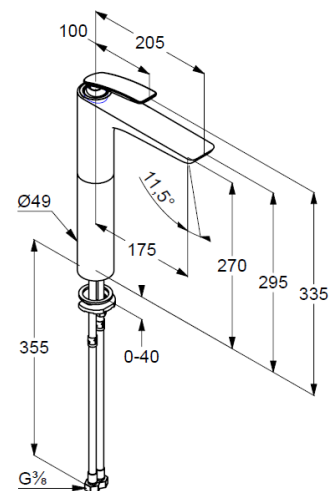

Single lever basin mixer

Ref.: 522988775

basin mixer for washbowls DN 15/ PN 10

single lever mixer

single hole mounted

solid lever, metal

Aerator, S-Pointer M24 PCA

ceramic cartridge with hotwater safety device

flow rate at 3 bar = 8 l/ min.

fixed spout

rapid installation set

without pop up waste

Product picture

Dimensional drawing

Flow rate diagram