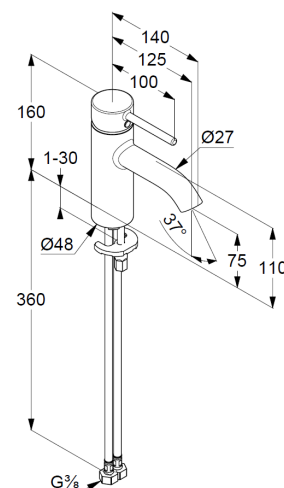

Technical Data

KLUDI BOZZ
single lever basin mixer 75
DN 15

Ref.:
382720576

Finishes:
05 chrom

Product description
Manufacturer KLUDI GmbH & Co. KG
Typ: KLUDI BOZZ
single lever basin mixer 75
Ref.: 382720576
basin mixer DN 15
single lever mixer
single hole mounted
solid lever, metal
Aerator M18,5
ceramic cartridge with hotwater safety device
flow rate at 3 bar = 5 l/ min.
flexible hoses G 3/8 DVGW approved
rapid installation set
without pop up waste

Product picture

Dimensional drawing

Flow rate diagram