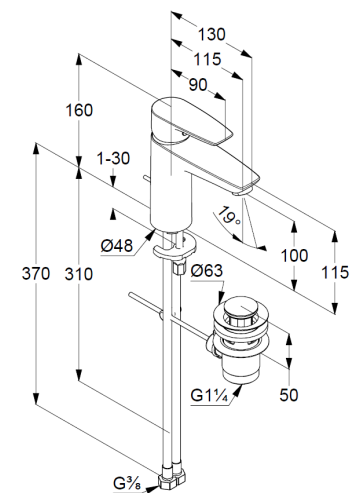

Technical Data

Product: KLUDI PURE&SOLID
single lever basin mixer 100
DN 15

Article-Nr.: 342900575

Surface: 05 chrome

Product description

manufacturer KLUDI GmbH & Co. KG
Typ: KLUDI PURE&SOLID
single lever basin mixer 100,
DN 15/ PN 10
Art. Nr. 342900575
basin mixer
single lever mixer
single hole mounted
solid handle, metal
aerator M24
ceramic cartridge with hotwater safety device
flow rate at 3 bar = 7 l/ min.
flexible hoses G 3/8 DVGW approved
rapid installation set
pop up waste 1 1/4" metal

Product Picture

Dimensional drawing

Flow rate diagram