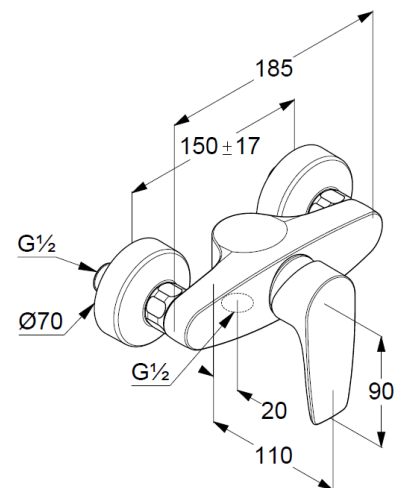

Technische Daten/ Technical Data

KLUDI PURE&SOLID
single lever shower mixer
DN 15

Ref.:
348410575

Finishes:
05 chrome

Product description
Manufacturer KLUDI GmbH & Co. KG
Typ: KLUDI PURE&SOLID
single lever shower mixer
Ref.: 348410575

shower mixer
single lever mixer
wall mounted
solid lever, metal
protected against back flow
shower outlet G $\frac{1}{2}$
ceramic cartridge with hot water safety device
flow rate at 3 bar 31 l/min.
S-unions G $\frac{1}{2}$ x G $\frac{3}{4}$

Produktabbildung/ Product picture

Maßzeichnung/ Dimensional drawing

Durchfluss/ Flow rate