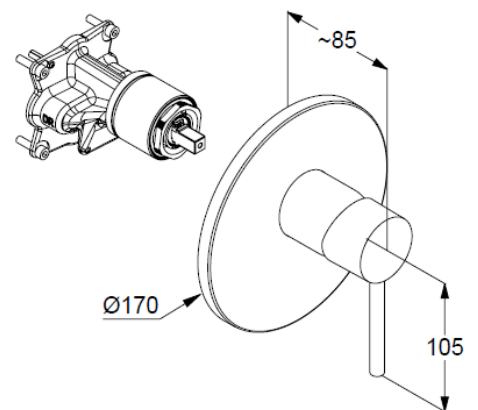

Technische Daten/ Technical Data

KLUDI BOZZ

concealed single lever shower mixer

Ref.:

386553976

Finishes:

39 matt black

Product description

wall mounted

trim set with functional unit

solid lever, metal

ceramic cartridge with hot water safety device

flow rate at 3 bar 25 l/min.

Produktabbildung/ Product picture

Maßzeichnung/ Dimensional drawing

Durchfluss/ Flow rate