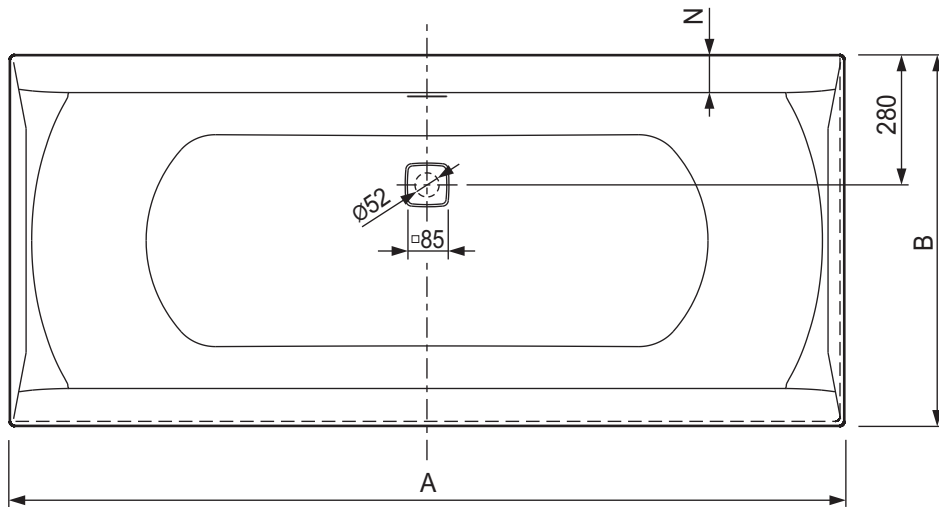

COLORADO FREE CORNER R slot

MODEL	A [mm]	B [mm]	H [mm]	M [mm]	N [mm]	R [mm]
170 x 75	1700	750	1110	420	75	650
180 x 80	1800	800	1200	460	80	800