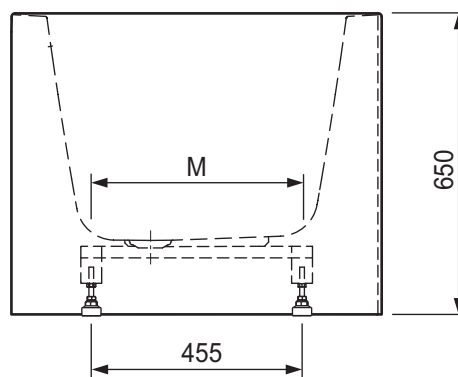

COLORADO FREE CORNER R slot

MODEL	A [mm]	B [mm]	H [mm]	M [mm]	N [mm]	R [mm]
170 x 75	1700	750	1110	420	75	650
180 x 80	1800	800	1200	460	80	800