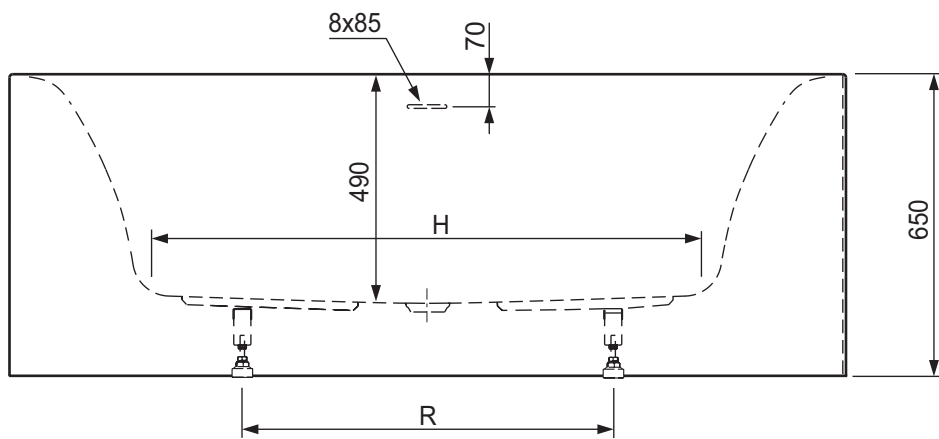

COLORADO FREE CORNER R slot

MODEL	A [mm]	B [mm]	H [mm]	M [mm]	N [mm]	R [mm]
170 x 75	1700	750	1110	420	75	650
180 x 80	1800	800	1200	460	80	800