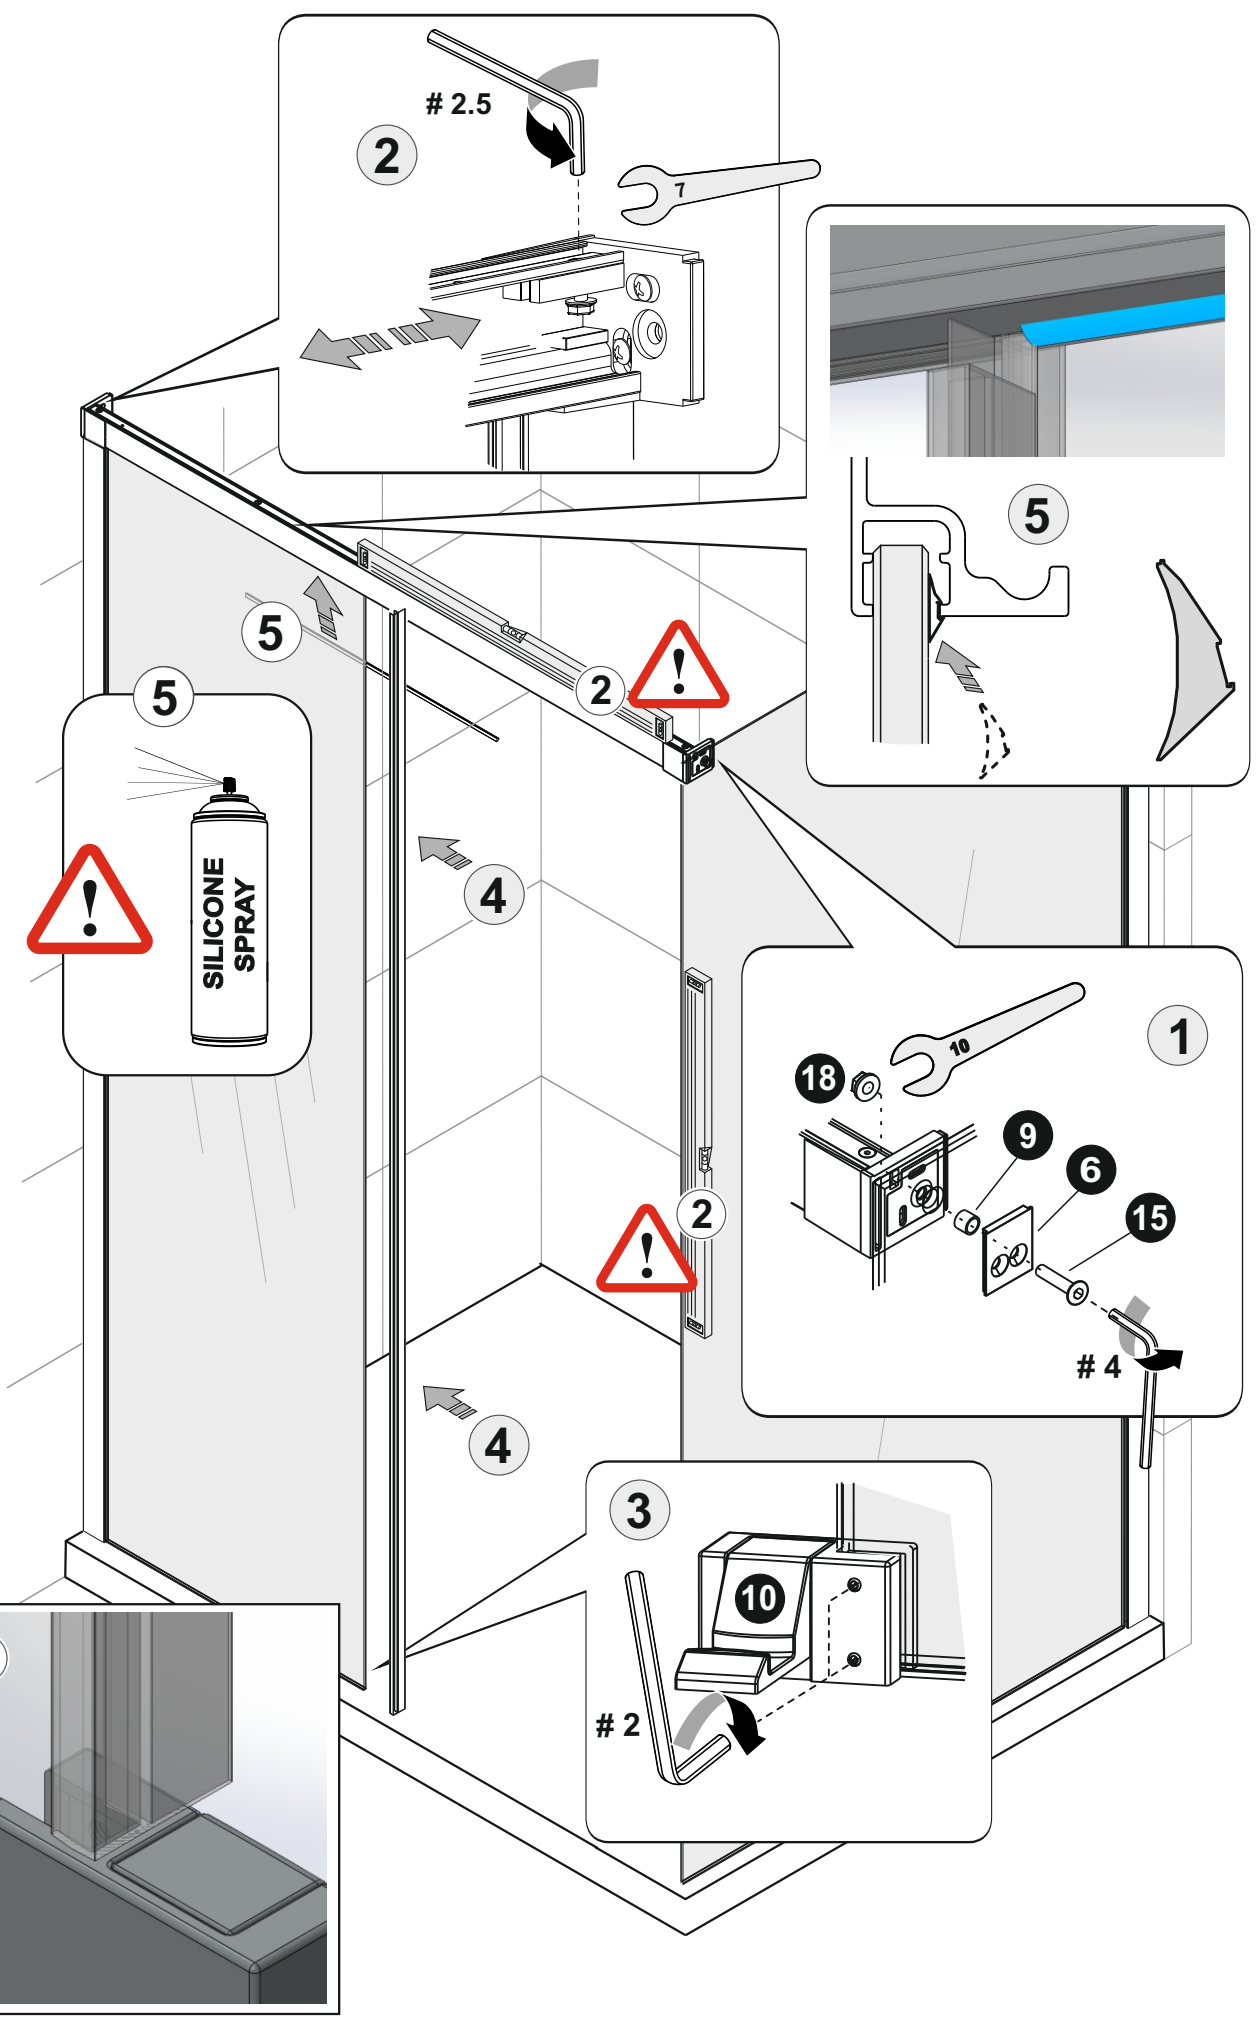

During installation, it is advisable to protect the surfaces of the product (such as the shower tray) using cardboard.

**The shower cabins must be installed by qualified personnel.**

**The manufacturer declines all liability for damage or injury to person or things caused by incorrect installation.**

# Set s montažnim dijelovima:

Set with mounting parts:

*Komplet s montažnim deli:*

1

L ~2100 mm 

2

 L ~2050 mm

3

4

5

6

7

9

10

11

13